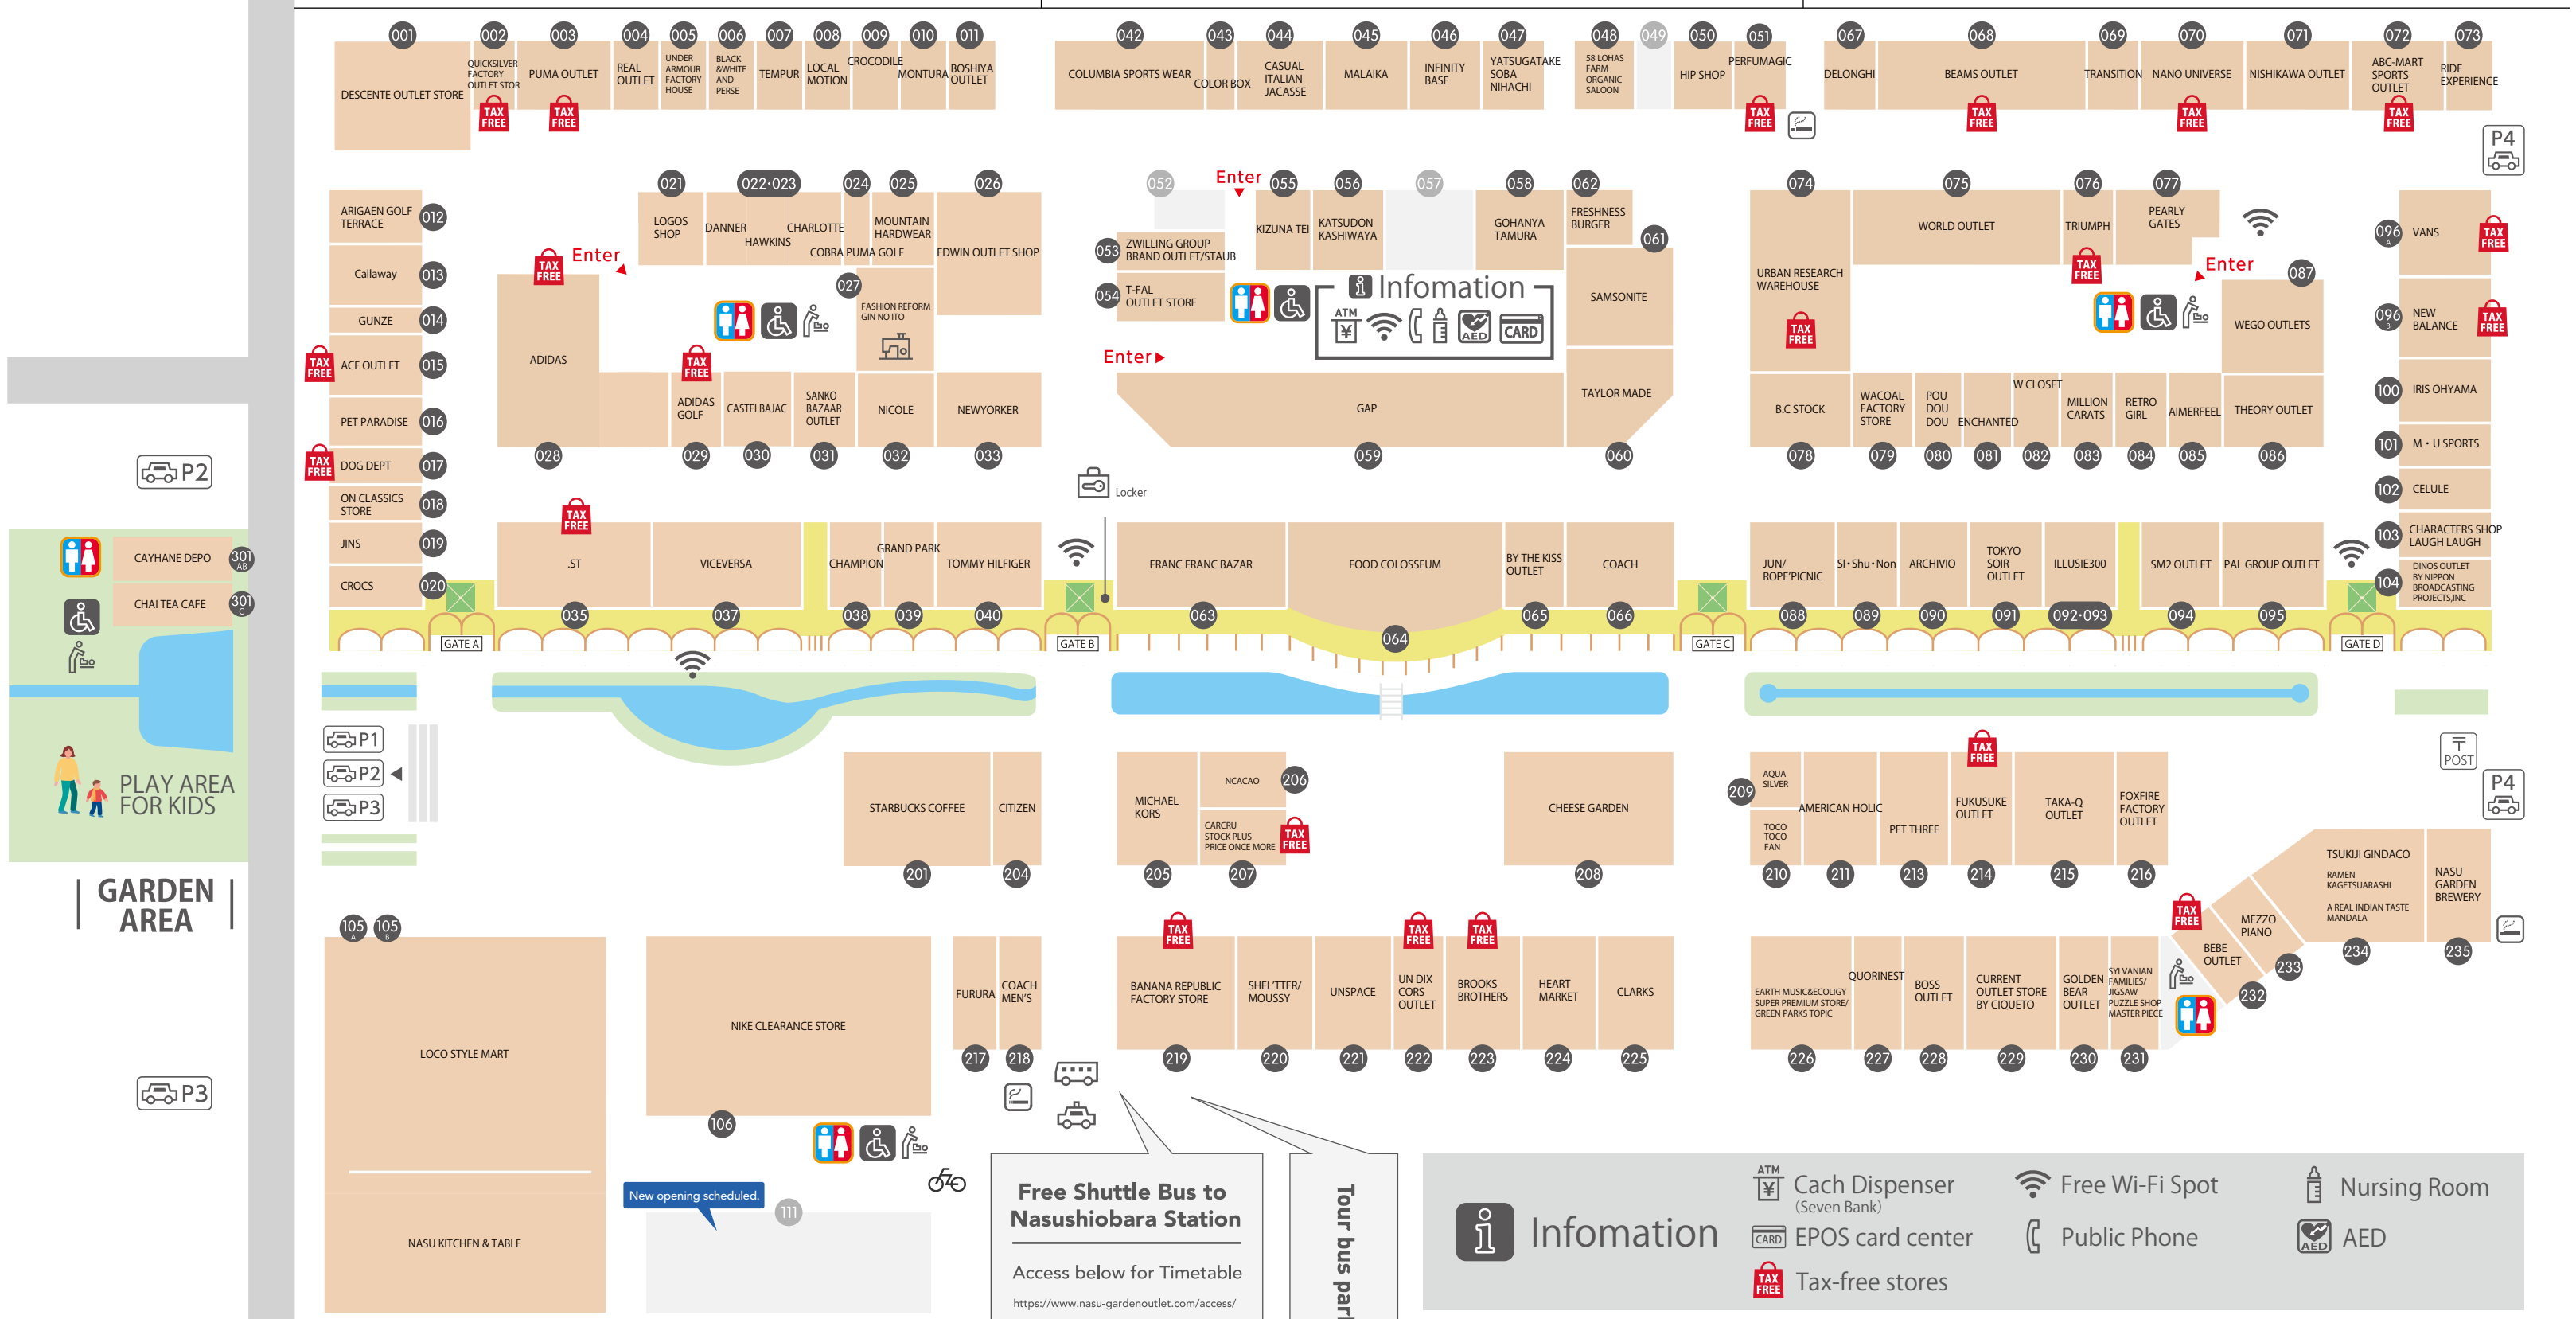

NASU GARDEN OUTLET

FLOOR GUIDE

Open 10:00 am - 7:00 pm

※May vary with the seasons
※Some stores have different business hours.

184-7 Shionosaki, Nasushiobara-shi, Tochigi 329-3122, Japan

<https://www.nasu-gardenoutlet.com/>

As of May 8, 2024

NORTH AREA

MIDDLE AREA

SOUTH AREA

Free Shuttle Bus to Nasushiobara Station

Access below for Timetable
<https://www.nasu-gardenoutlet.com/access/>

Tour bus parking lot

Infomation

- ATM Cash Dispenser (Seven Bank)
- EPOS card center
- Tax-free stores
- Free Wi-Fi Spot
- Public Phone
- Nursing Room
- AED
- Restroom
- Baby seat
- Locker
- Taxi stand
- Smoking Area
- Bicycle Parking
- Post
- Repair Counter
- Bus Stop

GARDEN AREA